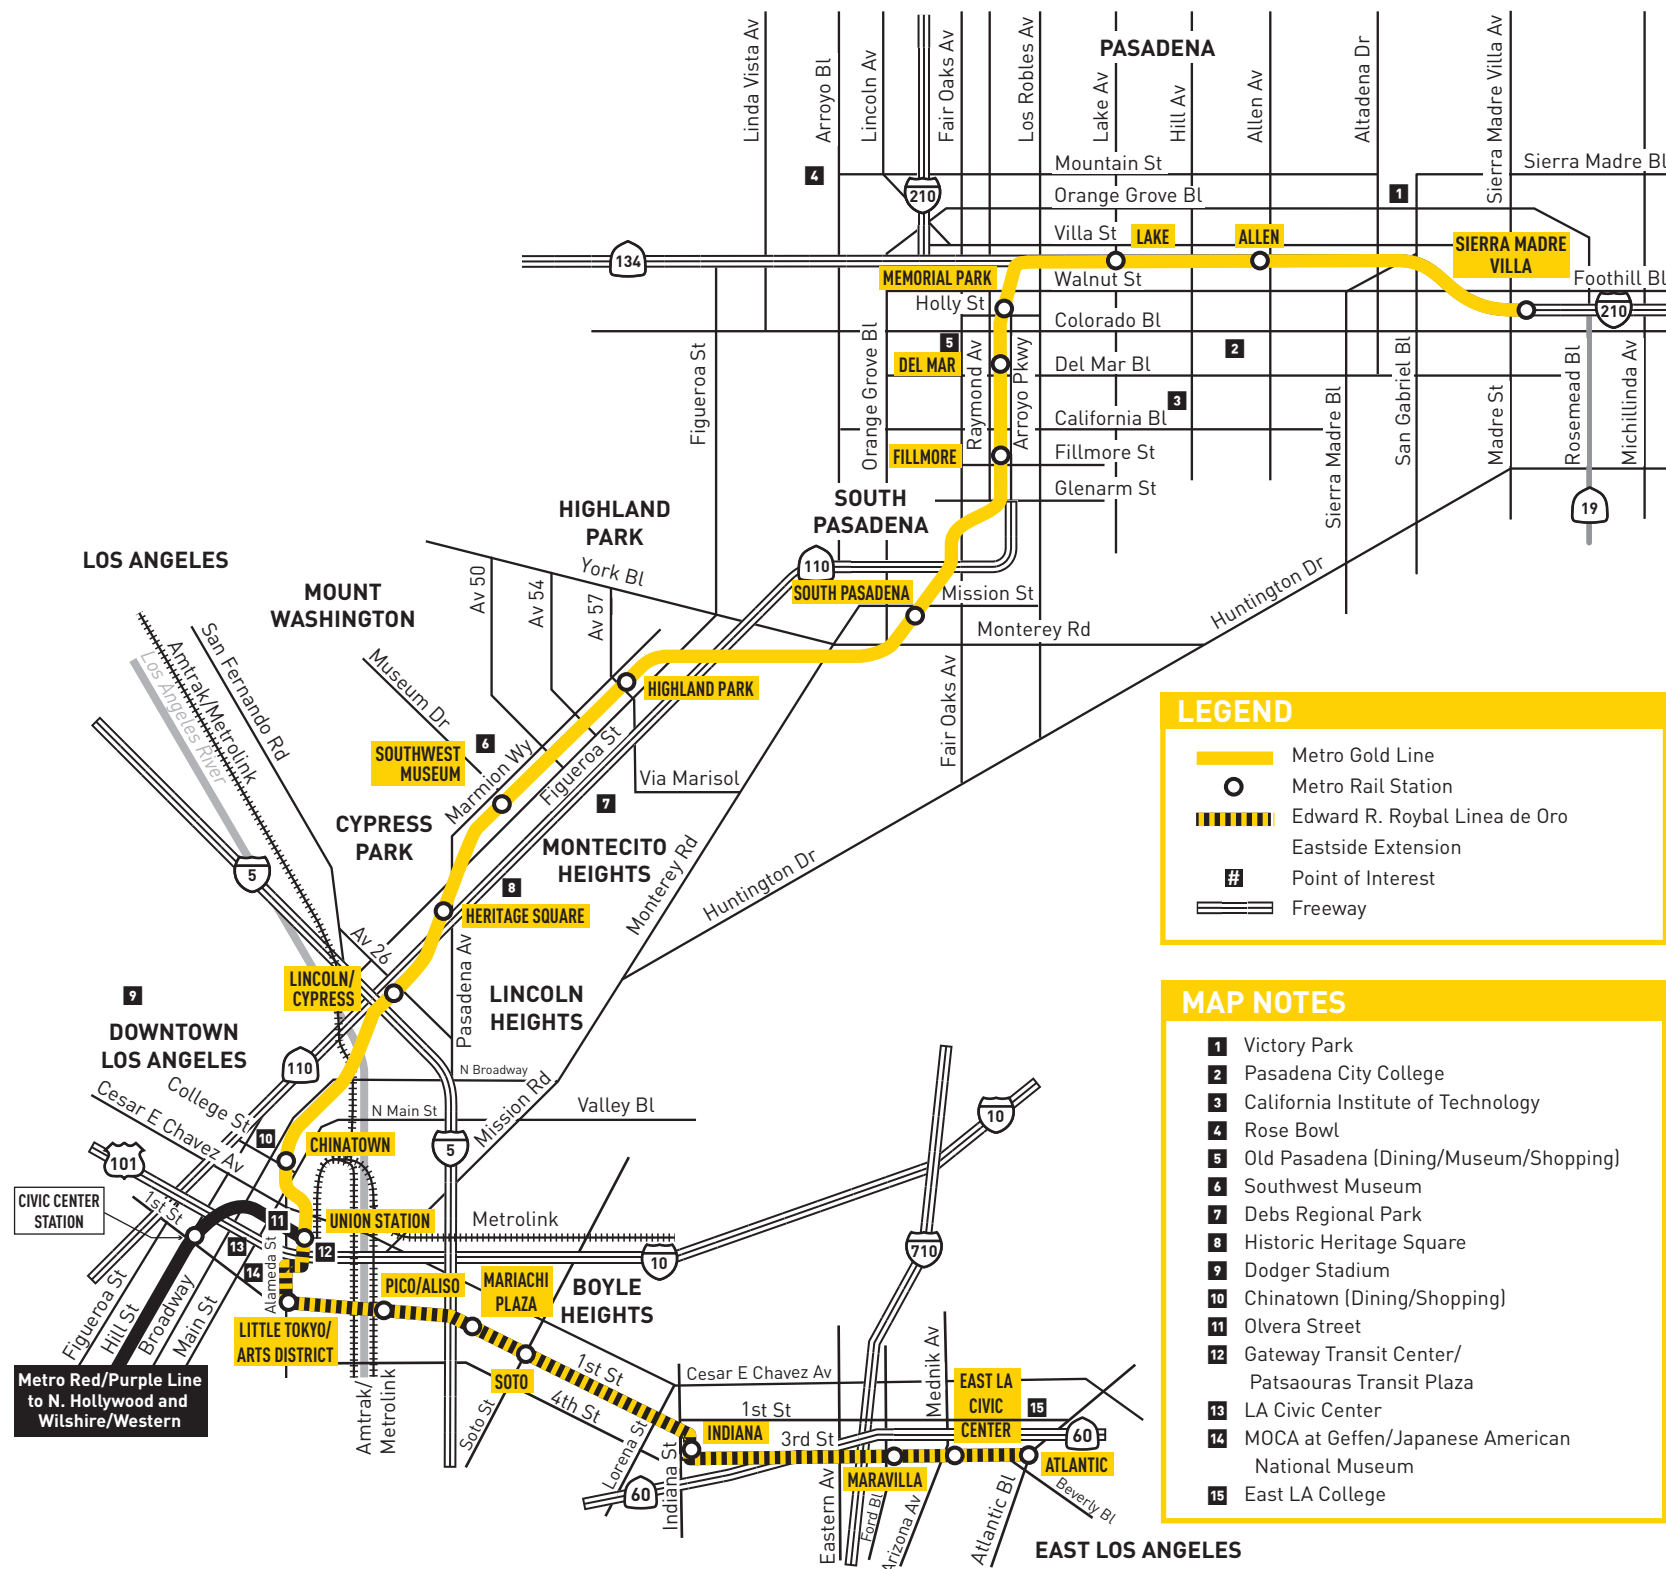

Monday through Friday

Metro Gold Line

Effective Jul 22 2012

Northbound (Approximate Times)

Table with 15 columns representing stations from East Los Angeles to Sierra Madre Villa. It includes departure times for various routes (Atlantic, East LA Civic Center, Indiana, Soto, Mariachi Plaza, Little Tokyo/Arts District, Union Station, Chinatown, Heritage Square, Highland Park, South Pasadena, Fillmore, Memorial Park, Lake, Allen) and special service notes for Friday nights and holiday schedules.

Special Notes

Train may arrive up to 5 minutes before time shown for transfer connections. All service after 9pm is subject to minor delays for system maintenance. Please visit http://bit.ly/servadv or call 323.GO.METRO for the latest information.

### LEGEND

- Metro Gold Line
- Metro Rail Station
- Edward R. Roybal Linea de Oro
- Eastside Extension
- Point of Interest
- Freeway

### MAP NOTES

- 1 Victory Park
- 2 Pasadena City College
- 3 California Institute of Technology
- 4 Rose Bowl
- 5 Old Pasadena (Dining/Museum/Shopping)
- 6 Southwest Museum
- 7 Debs Regional Park
- 8 Historic Heritage Square
- 9 Dodger Stadium
- 10 Chinatown (Dining/Shopping)
- 11 Olvera Street
- 12 Gateway Transit Center/  
Patsaouras Transit Plaza
- 13 LA Civic Center
- 14 MOCA at Geffen/Japanese American  
National Museum
- 15 East LA College