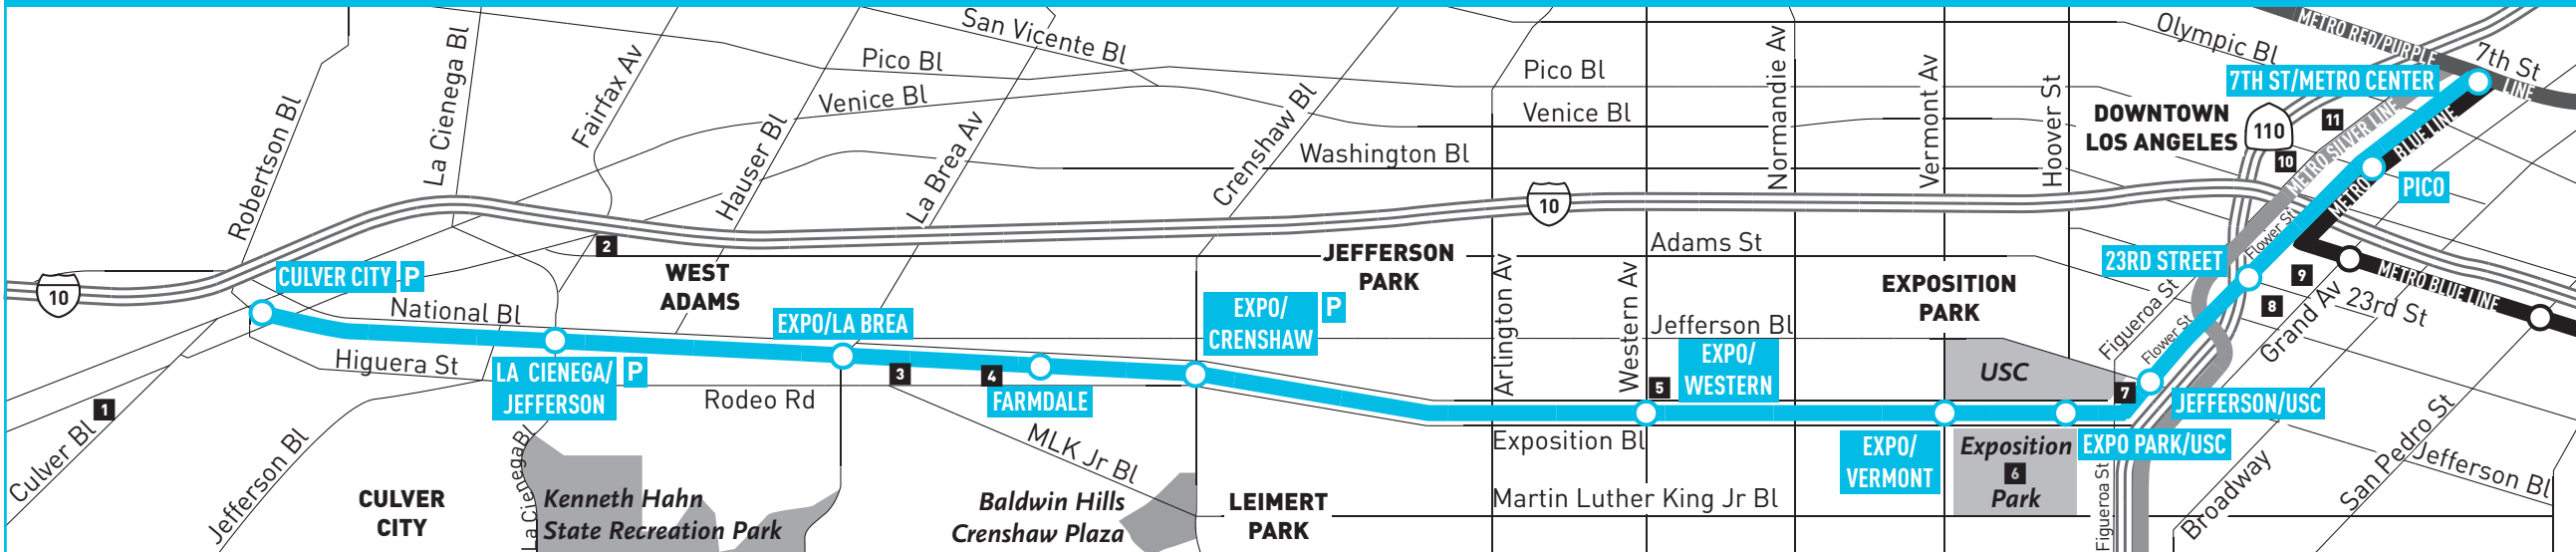

Monday through Friday

Metro Expo Line

Westbound to Culver City (Approximate Times)

Table with 12 columns representing stations: Downtown Los Angeles (7th Street/Metro Center, Pico, 23rd Street), Exposition Park (Jefferson/USC, Expo Park/USC, Expo/Vermont), Jefferson Park (Expo/Western, Expo/Crenshaw), West Adams (Farmdale, Expo/La Brea, La Cienega/Jefferson), and Culver City. It contains a detailed schedule of train arrival and departure times from 4:54A to 12:37A, with a section for Friday night and Saturday morning service.

ROUTE MAP

LEGEND

- Metro Expo Line & Stations
- Metro Blue Line
- Metro Red/Purple Line
- Metro Silver Line
- Metro Rail Stations
- Map Note (see insert)
- Freeway
- Free Parking

MAP NOTES

- 1** Downtown Culver City/
Sony Studios
- 2** Washington/Fairfax Transit Hub
- 3** Rancho Cienega Sports Complex
- 4** Dorsey High School
- 5** Foshay Learning Center
- 6** LA Memorial Coliseum, LA Sports
Arena, California Science Center,
Natural History Museum
- 7** Galen Center
- 8** Orthopaedic Hospital
- 9** LA Trade Tech College
- 10** LA Convention Center
- 11** STAPLES Center/L.A. LIVE