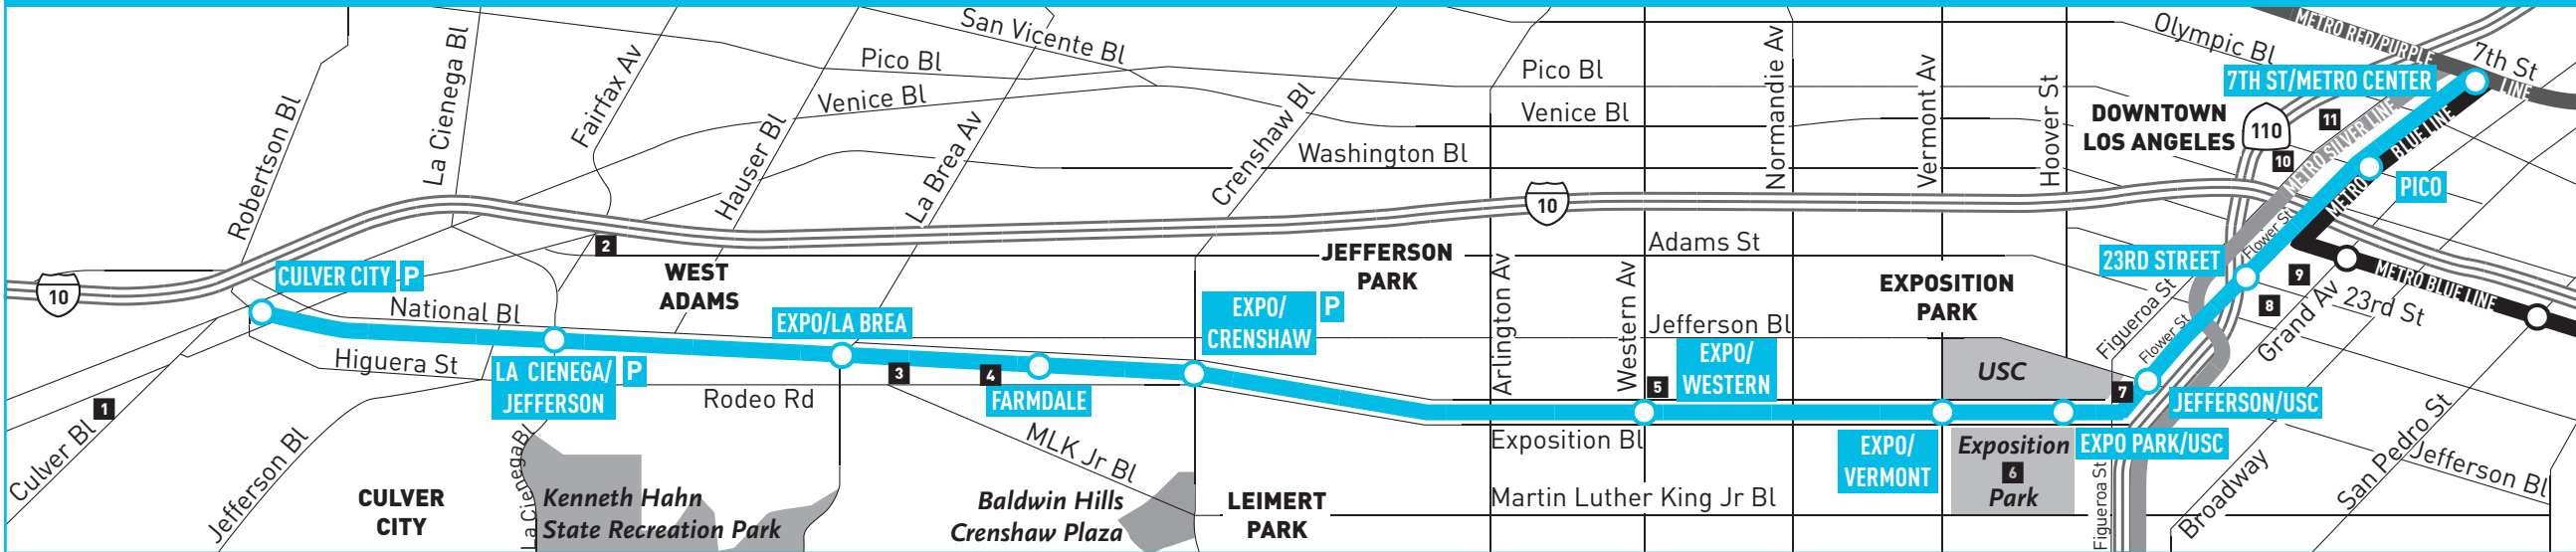

ROUTE MAP

LEGEND

- Metro Expo Line & Stations
- Metro Blue Line
- Metro Red/Purple Line
- Metro Silver Line
- Metro Rail Stations
- Map Note (see insert)
- Freeway
- Free Parking

MAP NOTES

- 1** Downtown Culver City/
Sony Studios
- 2** Washington/Fairfax Transit Hub
- 3** Rancho Cienega Sports Complex
- 4** Dorsey High School
- 5** Foshay Learning Center
- 6** LA Memorial Coliseum, LA Sports
Arena, California Science Center,
Natural History Museum
- 7** Galen Center
- 8** Orthopaedic Hospital
- 9** LA Trade Tech College
- 10** LA Convention Center
- 11** STAPLES Center/L.A. LIVE

CONNECTIONS

Culver City Metro Other providers	FREE PARKING Metro Local 33, 220; Metro Rapid 733; Metro Express 534 Culver CityBus 1, 5, 7; Santa Monica Big Blue Bus 5, 6, 12, Super 12	Expo/Vermont Metro LADOT	Expo/ParK/USC Metro LADOT	Pico, Continued Other Providers DASH F; Commuter Express 419, 422, 423, 438, 448; Orange County Transportation Authority 701, 721
La Cienega/ Jefferson Metro Culver CityBus	FREE PARKING Metro Local 38, 105, 217; Metro Rapid 705 4	Expo/ParK/USC Metro LADOT	Jefferson/USC Metro LADOT	7th Street/ Metro Center Metro Foothill Transit LADOT
Expo/La Brea Metro	Metro Local 38, 212, 312	23rd Street Metro LADOT	Jefferson/USC Metro LADOT	7th Street/ Metro Center Metro Foothill Transit LADOT
Farmdale Metro	Metro Local 38	Pico Metro	Expo/ParK/USC Metro LADOT	7th Street/ Metro Center Metro Foothill Transit LADOT
Expo/Crenshaw Metro LADOT	FREE PARKING Metro Local 210; Metro Rapid 710, 740 DASH Midtown	Expo/Western Metro	Expo/ParK/USC Metro LADOT	7th Street/ Metro Center Metro Foothill Transit LADOT
Expo/Western Metro	Metro Local 102, 207; Metro Rapid 757	Expo/Western Metro	Expo/ParK/USC Metro LADOT	7th Street/ Metro Center Metro Foothill Transit LADOT