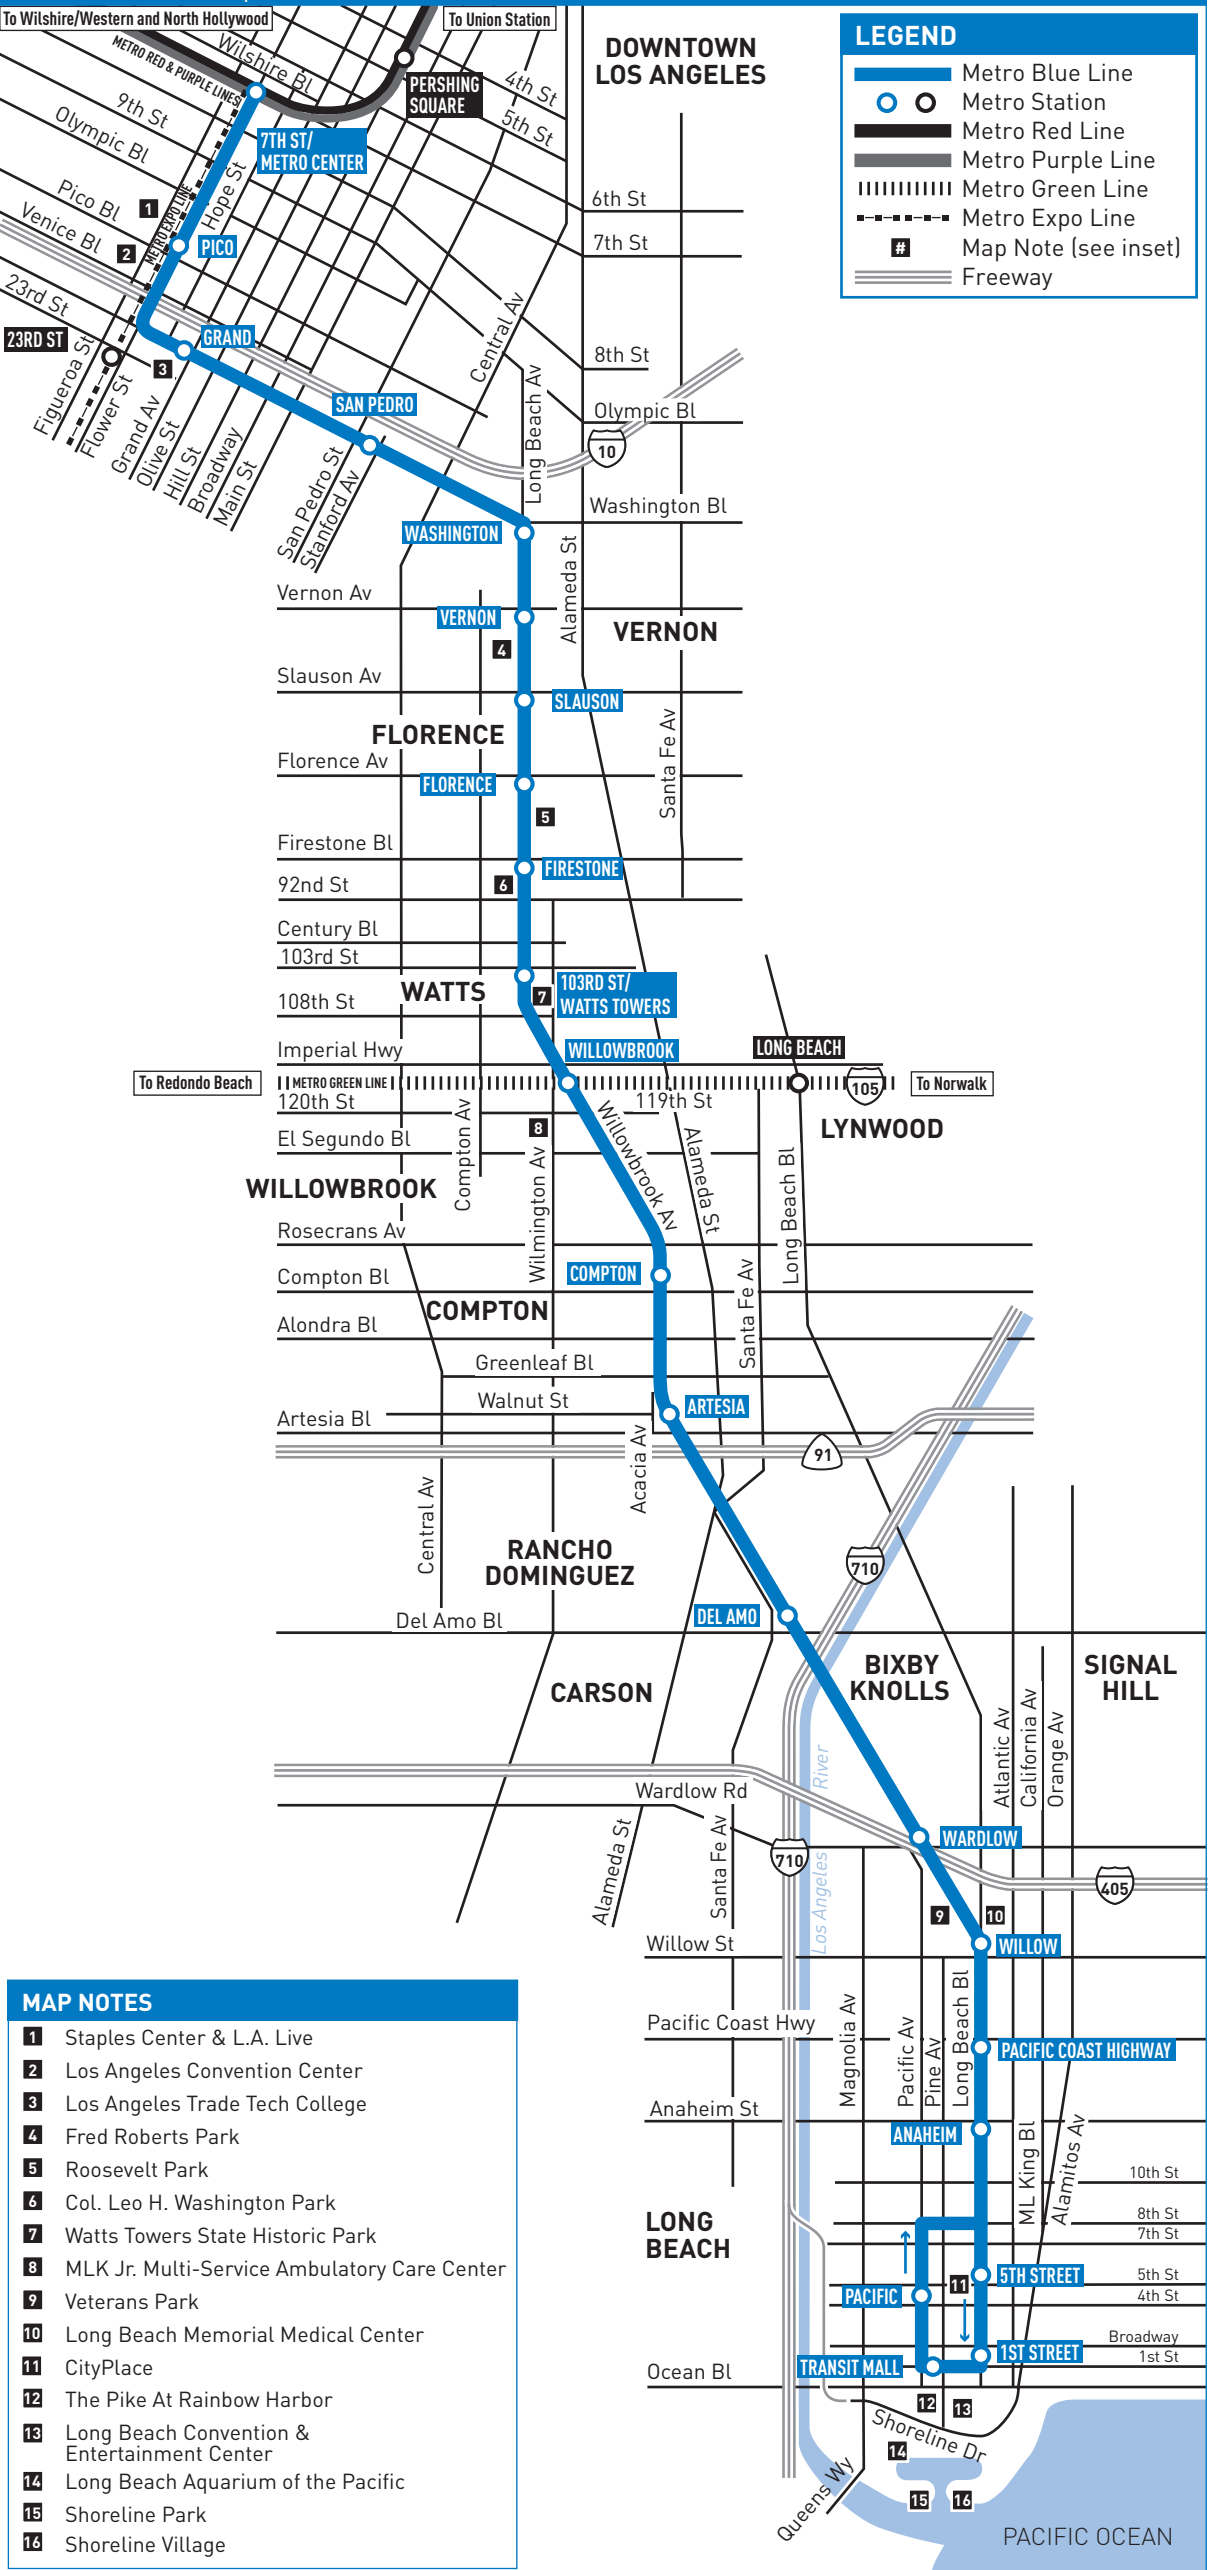

# Metro Blue Line

**MAP NOTES**

- 1** Staples Center & L.A. Live
- 2** Los Angeles Convention Center
- 3** Los Angeles Trade Tech College
- 4** Fred Roberts Park
- 5** Roosevelt Park
- 6** Col. Leo H. Washington Park
- 7** Watts Towers State Historic Park
- 8** MLK Jr. Multi-Service Ambulatory Care Center
- 9** Veterans Park
- 10** Long Beach Memorial Medical Center
- 11** CityPlace
- 12** The Pike At Rainbow Harbor
- 13** Long Beach Convention & Entertainment Center
- 14** Long Beach Aquarium of the Pacific
- 15** Shoreline Park
- 16** Shoreline Village