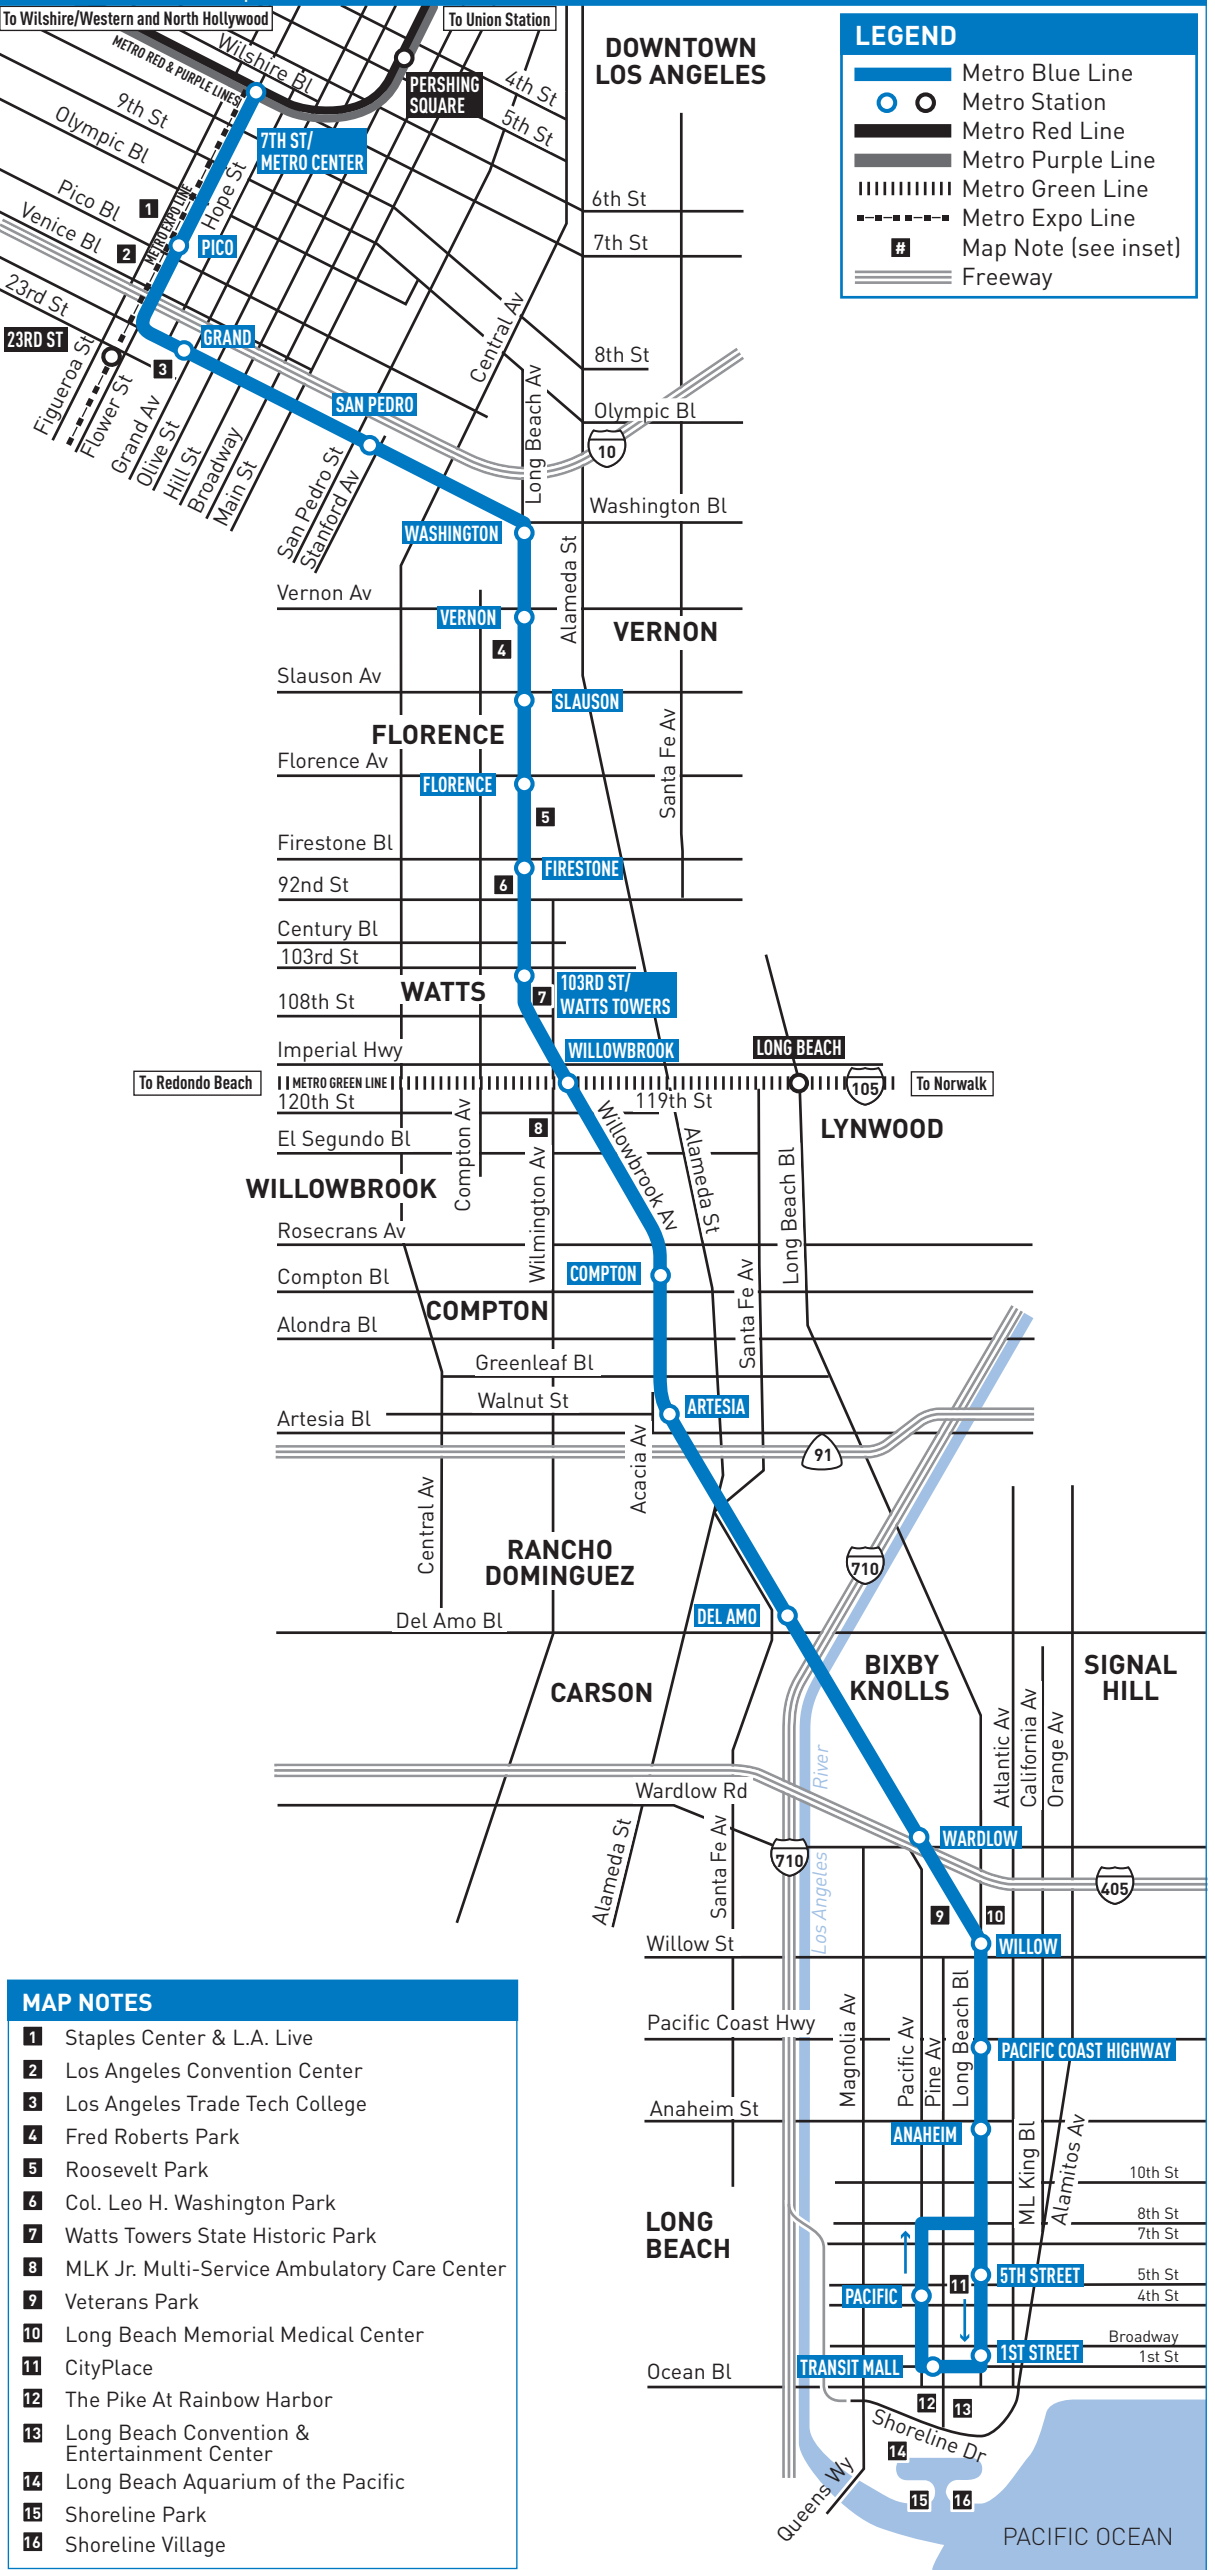

MAP NOTES	
1	Staples Center & L.A. Live
2	Los Angeles Convention Center
3	Los Angeles Trade Tech College
4	Fred Roberts Park
5	Roosevelt Park
6	Col. Leo H. Washington Park
7	Watts Towers State Historic Park
8	MLK Jr. Multi-Service Ambulatory Care Center
9	Veterans Park
10	Long Beach Memorial Medical Center
11	CityPlace
12	The Pike At Rainbow Harbor
13	Long Beach Convention & Entertainment Center
14	Long Beach Aquarium of the Pacific
15	Shoreline Park
16	Shoreline Village