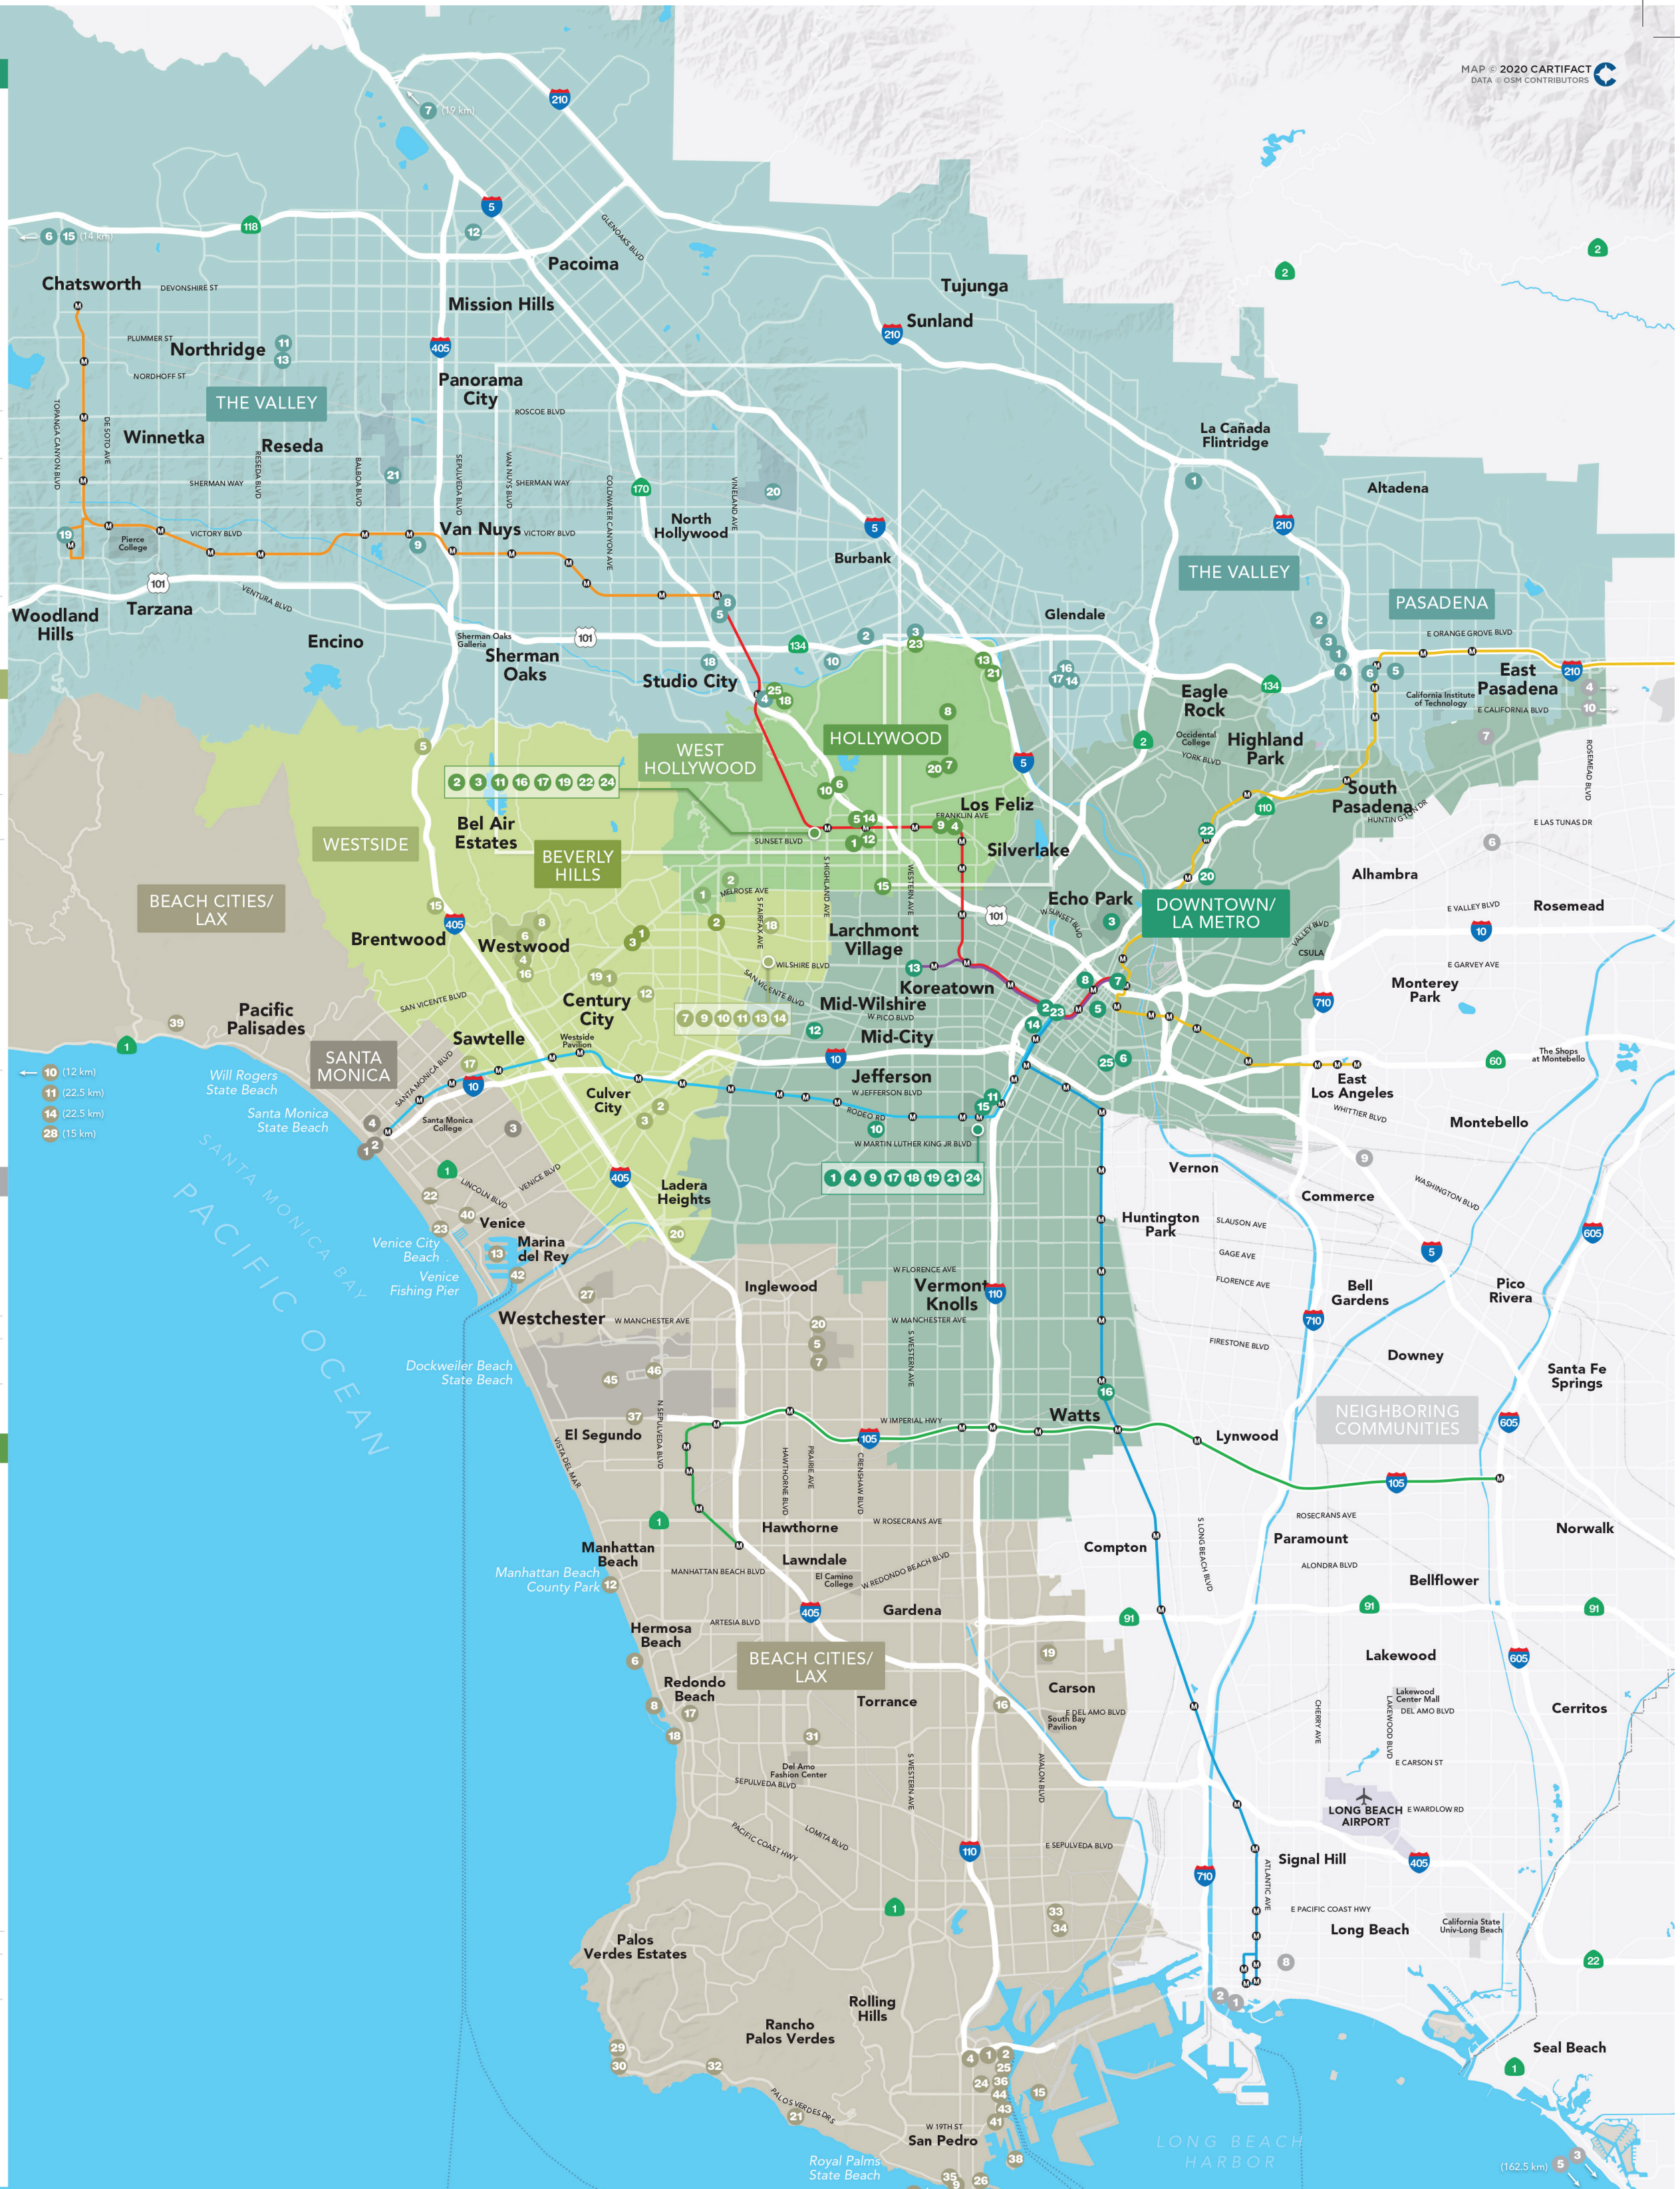

— Route A/Ruta A Arts District, City West  
— Route B/Ruta B Chinatown, Financial District  
— Route D/Ruta D Union Station, South Park  
— Route E/Ruta E City West, Fashion District  
— Route F/Ruta F Financial District, Exposition Park, USC

- ### DOWNTOWN/LA METRO
- Attractions**
  - 1 Banc of California Stadium
  - 2 Belasco Theatre
  - 3 Bradbury Building
  - 4 Chinatown
  - 5 Conga Room
  - 6 Los Angeles Visitor Information Center
  - 7 Dodger Stadium
  - 8 Exchange LA
  - 9 LA Memorial Coliseum
  - 10 Los Angeles Convention Center
  - 11 Lucky Strike
  - 12 Mayan Theatre
  - 13 Microsoft Theater
  - 14 Pershing Square
  - 15 Rose Garden
  - 16 OUE Skyspace LA
  - 17 Space Shuttle Endeavour
  - 18 STAPLES Center
  - 19 The Music Center
  - 20 The NOVO by Microsoft
  - Culture**
  - 21 Cathedral of Our Lady of The Angels
  - 22 Center at Cathedral Plaza
  - 23 El Pueblo Historical Monument
  - 24 FIDM
  - 25 LA Central Library
  - 26 LA City Hall
  - 27 LA Plaza de Cultura y Artes
  - 28 Mark Taper Forum
  - 29 The Ahmanson
  - 30 The Dorothy Chandler Pavilion
  - 31 The Pico House
  - 32 The Walt Disney Concert Hall
  - Museums**
  - 33 California African American Museum
  - 34 California Science Center/IMAX Theater
  - 35 Chinese American Museum
  - 36 Future Home of the Lucas Museum of Narrative Art
  - 37 Hauser & Wirth
  - 38 Japanese American National Museum
  - 39 ICA/LA (Institute of Contemporary Art, Los Angeles)
  - 40 Museum of Contemporary Art (MOCA)
  - 41 The Broad
  - 42 The GRAMMY Museum at LA LIVE
  - 43 Angel City Brewery
  - 44 California Plaza
  - 45 FIGat7th
  - 46 Grand Central Market
  - 47 Iron Triangle Brewery
  - 48 LA LIVE
  - 49 Xbox Plaza
  - 50 Olvera Street
  - 51 Redcat
  - 52 San Antonio Winery
  - 53 The Bloc
  - 54 The Edison
  - 55 The Reserve
  - 56 Row DTLA
  - 57 Whole Foods
  - Transit**
  - 58 Union Station